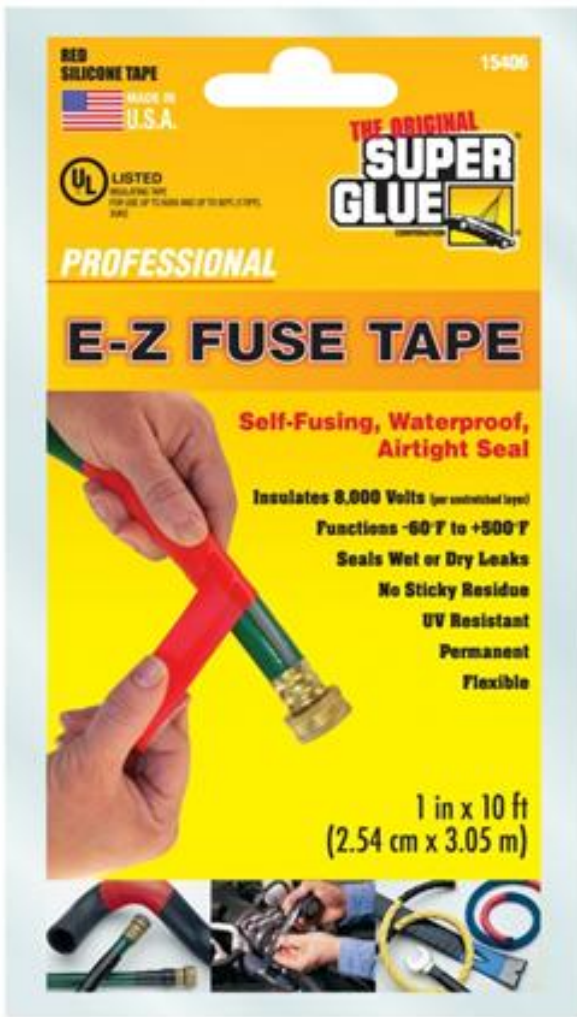

#### Links

- [Super Glue Corporation Home Page](#)
- [Super Glue Blog](#)

Treasure repair is one of the best uses of [super glue](#)!

Check out this amazing turtle sculpture! It's carved out of a hockey puck! Most hockey pucks are made of vulcanized rubber which is one of many substrates [super glue](#) bonds well.

## Product Testers Give Two Thumbs Up to E-Z Fuse Tape!

Product testers from [Handy Magazine](#) were recently given samples of [Super Glue Corporation's](#) newest product, [E-Z Fuse Tape](#), to test. Early results indicate a 98% approval rating. Here are some of the comments...